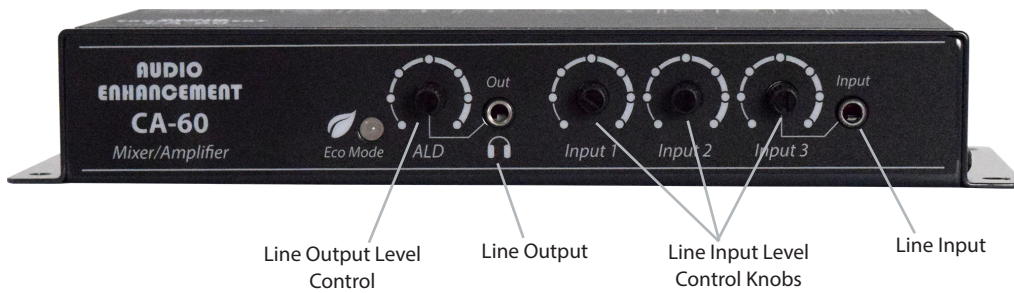

Top View

Front View

The **CA-60** classroom amplifier provides quality audio for teachers, students, and multimedia sources. This unit is equipped with an Eco Mode, which automatically reduces power consumption when no signal is present. It also features a PA voice override, so announcements can still be heard.

CA-60 Amplifier Specifications

Slim design and efficient heat dissipation allows for easy mounting in a variety of applications including:

- Media carts
- Behind interactive whiteboards
- Inside cabinetry
- In ceiling

Audio Power	50 Watts
Power Requirements	24 VDC power supply
Connectors	Automatic switching between front panel and rear panel input 3 variable gain line inputs: <ul style="list-style-type: none"> • Line 1 • Line 2 • Line 3 1 Traditional variable gain line output with front panel volume control + connector for assistive listening devices RJ45 input for XD Receiver (provides both audio and power) Rear panel line level out with level control
Equalization	3-Band equalizer (Bass, Mid, Treble)
Weight	1.65 lbs (0.75 kg)
Dimensions	7.5 (H) x 4 (W) x 1.5 (D) in. (190.50 x 101.60 x 38.10 mm)