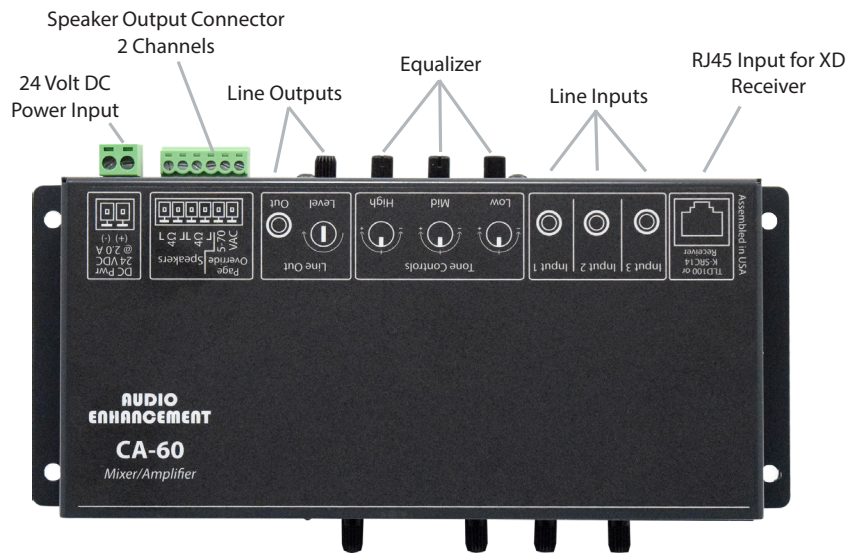

Top View

Front View

The **CA-60** classroom amplifier provides quality audio for teachers, students, and multimedia sources. This unit is equipped with an Eco Mode, which automatically reduces power consumption when no signal is present. It also features a PA voice override, so announcements can still be heard.

CA-60 Amplifier Specifications

Slim design and efficient heat dissipation allows for easy mounting in a variety of applications including:

- Media carts
- Behind interactive whiteboards
- Inside cabinetry
- In ceiling

Audio Power	50 Watts
Power Requirements	24 VDC power supply
Connectors	Automatic switching between front panel and rear panel input 3 variable gain line inputs: <ul style="list-style-type: none"> • Line 1 • Line 2 • Line 3 1 Traditional variable gain line output with front panel volume control + connector for assistive listening devices RJ45 input for XD Receiver (provides both audio and power) Rear panel line level out with level control
Equalization	3-Band equalizer (Bass, Mid, Treble)
Weight	1.65 lbs (0.75 kg)
Dimensions	7.5 (H) x 4 (W) x 1.5 (D) in. (190.50 x 101.60 x 38.10 mm)